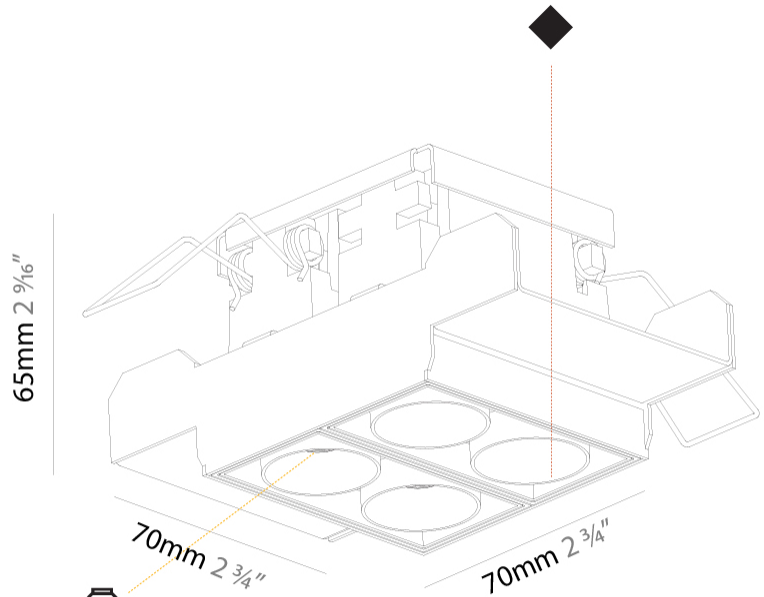

PHYSICAL

Shape: Rectangle
Length (mm): 70
Length (in): 2 ³/₄
Width (mm): 70
Width (in): 2 ³/₄
Height (mm): 65
Height (in): 2 ⁹/₁₆
Ceiling Thickness (mm): 12.5
Ceiling Thickness (in): 1/2
Min. Recessing Depth (mm): 100
Min. Recessing Depth (in): 3 ¹⁵/₁₆
Light Distribution: Downlight
Weight (kg): 0.437
Weight (lbs): 0.96
Fixture Finish: SSR / BKV / CWI / CRY / HAB / UFT / ITA / RUA / FTG / MYG / LOD / PUS / FRO / FUP / KIA / POP / BLS / SPG / MEY / GOH / GUM / CHC / COM / ABZ / JAG / OBR / MOS / ROR
Fixture Material: Aluminum Die Cast
Cut-out Measurements: 82mm / 3 1/4" x 42mm / 1 5/8"
Upon Request: Unique Ceiling Thickness

ELECTRICAL

Lamp Type: LED (Zhaga Standard)
Input Wattage (W): 18
Total Output Wattage (W): 16.4
Dimming: Tri-Mode (Non-Dimming and Phase Dimming (120Vac only) and 0-10V Dimming)
Driver Included: No
Driver Location: Recessed Housing
Driver Type: Constant Current - Universal
Driver Class: Class 2
Housing: See components
Input Voltage (V): 120 - 277
Constant Current (MA): 1050

LED

Number of LEDs: 4
Color Temperature (°K): 2700 / 3000 / 3500 / 4000
Max. Delivered Lumen (lm): Max. 887
CRI: >90 CRI
Lamp Life (hrs): 50000
Upon Request: Special Color Temperature

OPTICAL

Reflector: 8 / 18 / 34
Upon Request: Special Beam Angles

RATINGS AND CERTIFICATIONS

Certified By: CSA Certified to UL and CSA Standards
IP Rating: IP20
Zaneen Corporation © 2024, T 1800-388-3382, F 416-247-9319, www.zaneen.com