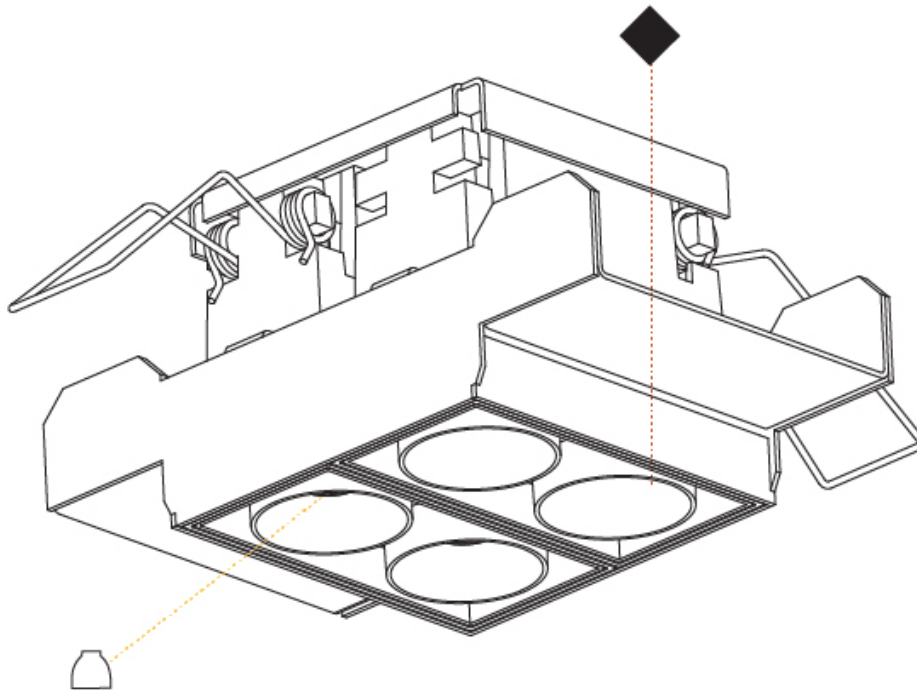

MAGIQ 2X2 CELL KORONA TRIMLESS

A35572-

PROJECT	_____
TYPE	_____
SPECIFIER	_____
QUANTITY	_____
DATE	_____